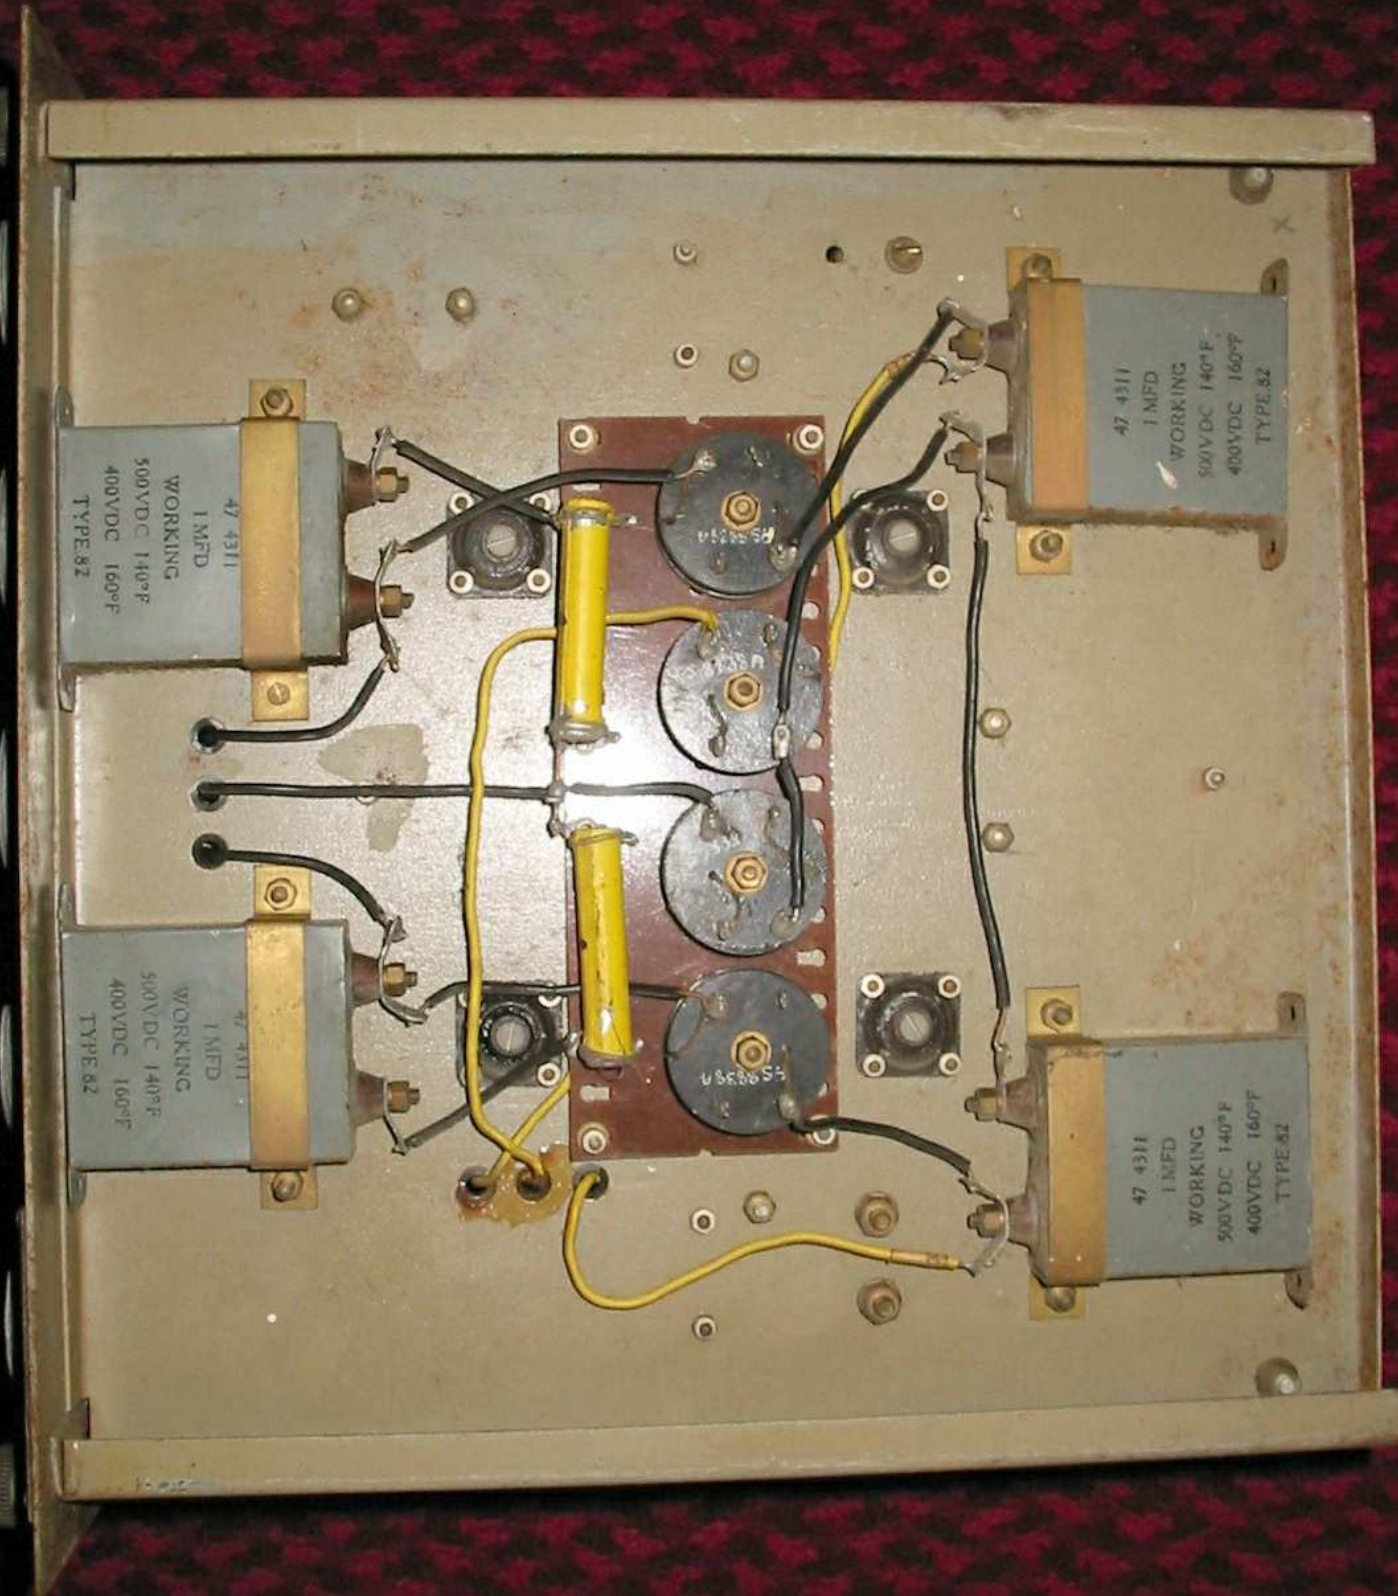

47 4311
1 MFD
WORKING
500VDC 140°F
400VDC 160°F
TYPE 82

47 4311
1 MFD
WORKING
500VDC 140°F
400VDC 160°F
TYPE 82

47 4311
1 MFD
WORKING
500VDC 140°F
400VDC 160°F
TYPE 82

47 4311
1 MFD
WORKING
500VDC 140°F
400VDC 160°F
TYPE 82

559858
559858
559858
559858