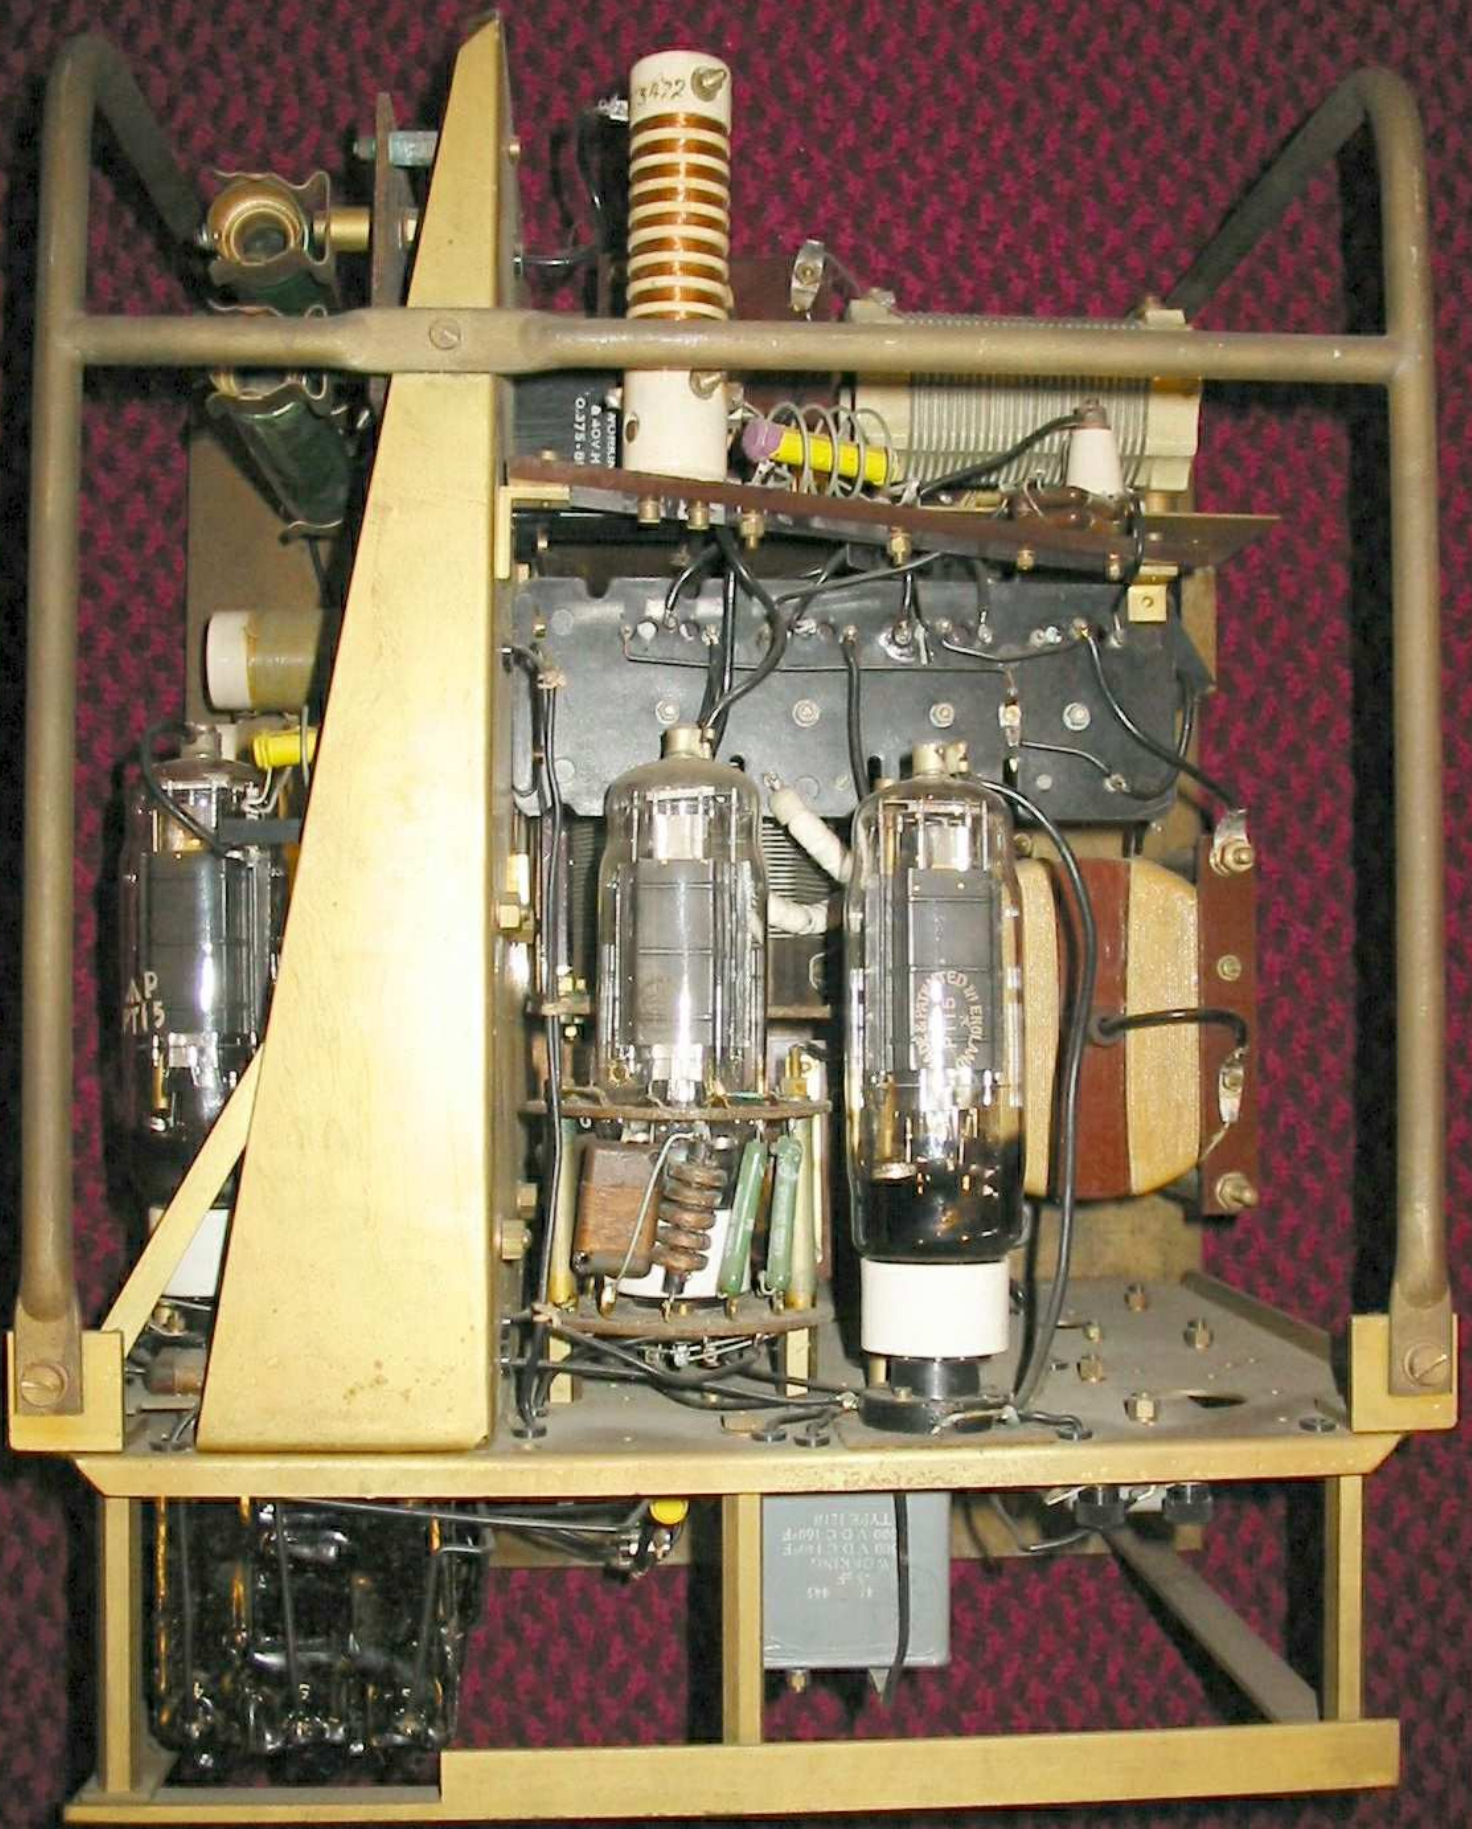

H.F. AERIAL TAPS

H.F. ANODE TAPS

H.F. TUNING

NORMAL F.S. ANODE CURRENT  
ON R/T 35-45 mA

SET FIL VOLTS TO RED LINE

AERIAL CURRENT

I.F. AERIAL TAPS

TRANSMITTER  
TYPE TGY.2

REMOVE PLUGS  
BEFORE OPENING CASE

ARCON'S WIRELESS (ELEGANT)  
Q1 L7

TITLE TRANSMITTER W 5048 E-8  
SERIAL NO. 46 31347  
ADM PAT. NO. 8 430

AERIAL & ANODE TAPS  
MUST NOT BE ADJUSTED  
WITH KEY PRESSED